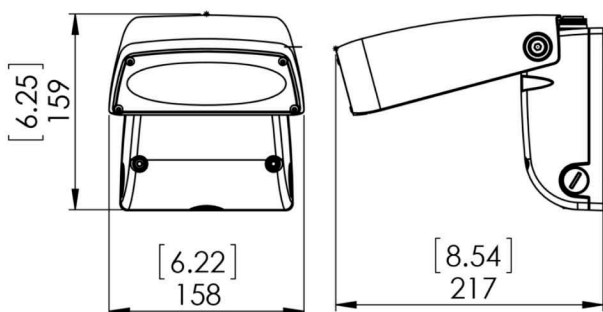

## Easy installation with hands free mounting

- Install back plate with gasket
- Hang front of fixture on L/R bracket
- Wire Fixture through selected conduit
- Bolt fixture to back plate
- Adjust LED housing to 0°-90° degrees