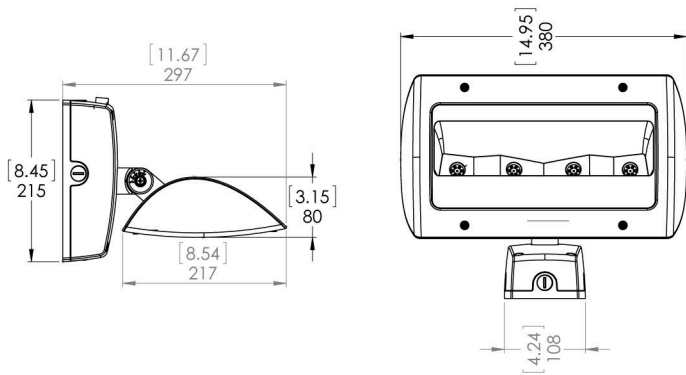

## Versatile Wall Light

A multi purpose wall fixture that will meet your specific requirements. The adjustable head makes it unique by giving you precise aiming.

- IP 66 rated
- High Power Rebel LED's (26W, 52W) & Citizen LED's (73W)
- High quality die cast housing
- Dark sky compliant mounting options

**Illuminance at a Distance**

Center Beam fc	Beam Width	
2.0ft	771.6 fc	3.6 ft 4.1 ft
4.0ft	192.9 fc	7.1 ft 8.3 ft
6.0ft	85.7 fc	10.7 ft 12.4 ft
8.0ft	48.2 fc	14.2 ft 16.6 ft
10.0ft	30.9 fc	17.8 ft 20.7 ft
12.0ft	21.4 fc	21.4 ft 24.9 ft