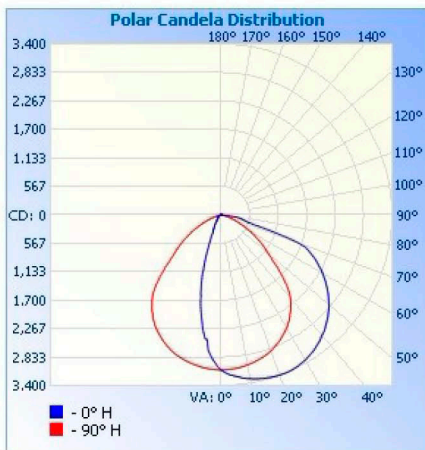

## Versatile Wall Light

A multi purpose wall fixture that will meet your specific requirements. The adjustable head makes it unique by giving you precise aiming.

- IP 66 rated
- High Power Rebel LED's (26W, 52W) & Citizen LED's (73W)
- High quality die cast housing
- Dark sky compliant mounting options

**Illuminance at a Distance**

Center Beam fc	Beam Width	
2.0ft	771.6 fc	3.6 ft 4.1 ft
4.0ft	192.9 fc	7.1 ft 8.3 ft
6.0ft	85.7 fc	10.7 ft 12.4 ft
8.0ft	48.2 fc	14.2 ft 16.6 ft
10.0ft	30.9 fc	17.8 ft 20.7 ft
12.0ft	21.4 fc	21.4 ft 24.9 ft

### Luminaire Performance

Input Wattage	76 W
Replace MH Equivalent	up to 350W
Delivered Lumens	6231lm
Input Voltage	90-305 V
Color Temperature	5,300K
Color Rendering Index	70 (typical)
Lamp Life	> 50,000H approx. 17 years (with typical 8 hour daily usage)
Working Temperature	-30 to 40 °C