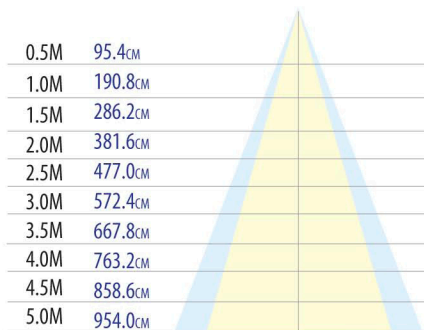

Vert. Spread: 87.3°

Metrics

Luminaire Performance

| | |
|-----------------------|--|
| Input Wattage | 52W |
| Replace MH Equivalent | up to 250W |
| Delivered Lumens | 3980lm |
| Input Voltage | 90-305 V |
| Color Temperature | 5,800K |
| Color Rendering Index | 70 (typical) |
| Lamp Life | > 50,000H approx. 17 years (with typical 8 hour daily usage) |
| Working Temperature | -30 to 40 °C |