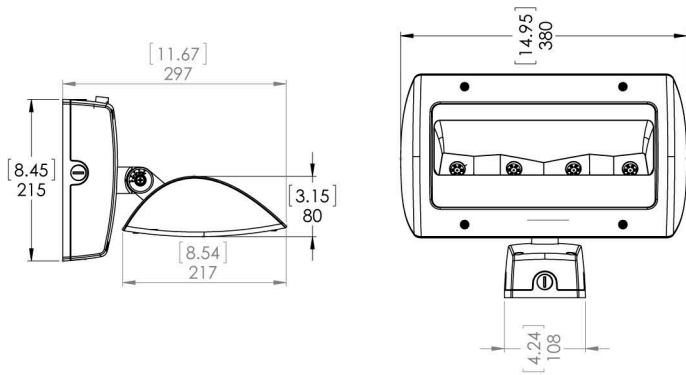

Versatile Wall Light

A multi purpose wall fixture (Available in Bronze finish) that will meet your specific requirements. The adjustable head makes it unique by giving you precise aiming.

- IP 66 rated
- High Power Rebel LED's (26W, 52W) & Citizen LED's (73W)
- High quality die cast housing
- Dark sky compliant mounting options