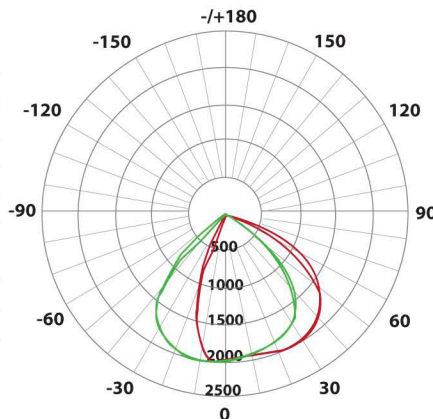

Versatile Wall Light

A multi purpose wall fixture (Available in Bronze finish) that will meet your specific requirements. The adjustable head makes it unique by giving you precise aiming.

- IP 66 rated
- High Power Rebel LED's (26W, 52W) & Citizen LED's (73W)
- High quality die cast housing
- Dark sky compliant mounting options

Vert. Spread: 87.3°

Metrics

Luminaire Performance

| | |
|-----------------------|--|
| Input Wattage | 52W |
| Replace MH Equivalent | up to 250W |
| Delivered Lumens | 3980lm |
| Input Voltage | 90-305 V |
| Color Temperature | 5,800K |
| Color Rendering Index | 70 (typical) |
| Lamp Life | > 50,000H approx. 17 years (with typical 8 hour daily usage) |
| Working Temperature | -30 to 40 °C |

Electrical Measurement

| | |
|------------------|--------|
| Input Voltage(V) | 120.03 |
| Frequency | 60.0 |
| Input Current | 0.4778 |
| Power | 55.8 |
| Power Factor | 0.973 |

Testing and Listings

- UL / cUL
- DLC
- LM-79
- Lighting Facts