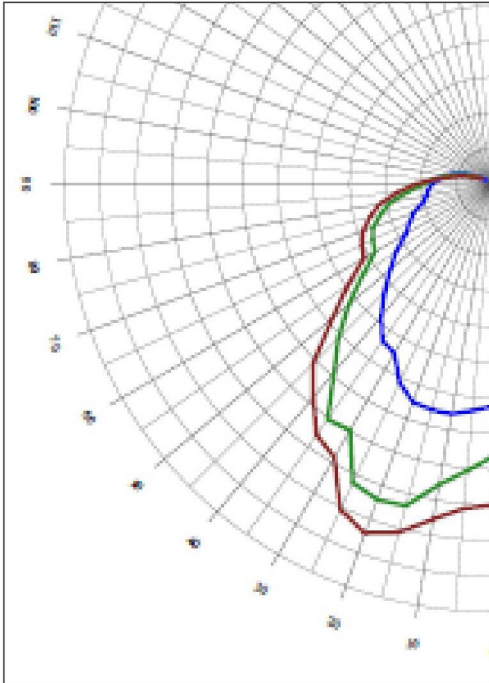

Example: VT4284WMVTIWBEM

1	Model No.	2	Size	3	Lamps	4	Lamp Configuration	5	Optics
VT	Vaporproof	4	4 ft.	32	32 w T8	2	2 lamp	W	White (Standard)
		8	8 ft.	28	28 w T5	3	3 lamp	M	Mirrored (Optional)
				54	54 w T5HO	4	4 lamp		
						6	6 lamp		

6	Voltage	7	Ballast	8	Finish	9	Mounting	10	Options
120	120v	I	Instant Start	W	White	B	Mounting Bracket	OCC	Occupancy Sensor
277	277v	P	Program Start					EM	Emergency Ballast
347	347v								
MVT	120-277v								

1	2	3	4	5	6	7	8	9	10
VT							W	B	

Catalog No.

Project:

Notes:

Vaporproof

IES Spacing Criteria:	T8	T5HO	T5HO-C
End	1.2	1.2	1.2
Diagonal	1.3	1.5	1.4
Cross	1.3	1.5	1.4
% Lamp 0-180 (Rated Lumens)	69.8%	56.6%	64.5%

IES Spacing Criteria:	T8	T5HO	T5HO-C
End	1.2	1.2	1.2
Diagonal	1.2	1.4	1.4
Cross	1.2	1.4	1.3
% Lamp 0-180 (Rated Lumens)	77.1%	63.5%	70.2%

Blue: T8 (30mm lamp holder)
Green: T5HO (19mm lamp holder)
Red: T5HO-C (19mm lamp holder)