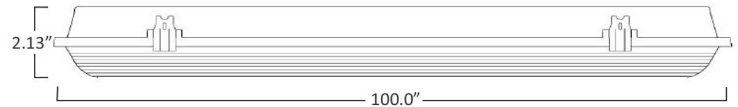

Vaporproof

IES Spacing Criteria:	T8	T5HO	T5HO-C
End	1.2	1.2	1.2
Diagonal	1.3	1.5	1.4
Cross	1.3	1.5	1.4
% Lamp 0-180 (Rated Lumens)	69.8%	56.6%	64.5%

IES Spacing Criteria:	T8	T5HO	T5HO-C
End	1.2	1.2	1.2
Diagonal	1.2	1.4	1.4
Cross	1.2	1.4	1.3
% Lamp 0-180 (Rated Lumens)	77.1%	63.5%	70.2%

Blue: T8 (30mm lamp holder)
Green: T5HO (19mm lamp holder)
Red: T5HO-C (19mm lamp holder)