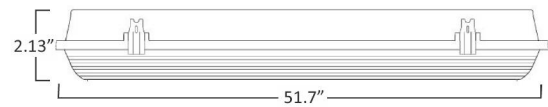

Vaporproof

IES Spacing Criteria:	T8	T5HO	T5HO-C
End	1.2	1.2	1.2
Diagonal	1.3	1.5	1.4
Cross	1.3	1.5	1.4
% Lamp 0-180 (Rated Lumens)	69.8%	56.6%	64.5%

IES Spacing Criteria:	T8	T5HO	T5HO-C
End	1.2	1.2	1.2
Diagonal	1.2	1.4	1.4
Cross	1.2	1.4	1.3
% Lamp 0-180 (Rated Lumens)	77.1%	63.5%	70.2%

Blue: T8 (30mm lamp holder)
Green: T5HO (19mm lamp holder)
Red: T5HO-C (19mm lamp holder)