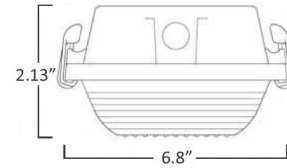

Vaporproof

IES Spacing Criteria:	T8	T5HO	T5HO-C
End	1.2	1.2	1.2
Diagonal	1.3	1.5	1.4
Cross	1.3	1.5	1.4
% Lamp 0-180 (Rated Lumens)	69.8%	56.6%	64.5%

IES Spacing Criteria:	T8	T5HO	T5HO-C
End	1.2	1.2	1.2
Diagonal	1.2	1.4	1.4
Cross	1.2	1.4	1.3
% Lamp 0-180 (Rated Lumens)	77.1%	63.5%	70.2%

Blue: T8 (30mm lamp holder)
Green: T5HO (19mm lamp holder)
Red: T5HO-C (19mm lamp holder)