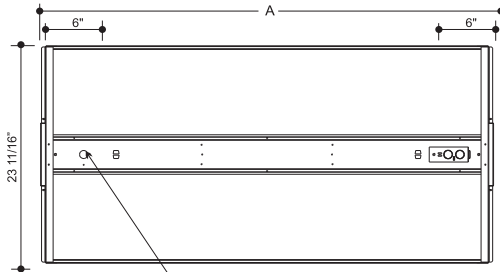

TDEW - Troffer Dish High-Efficiency Basket

Premium-Grade Recessed High-Efficiency Centre Basket T-Bar Luminaire

Product Details

Dimensions

MODEL	NOMINAL LENGTH	A	B
1x4	48"	47 3/4"	11 11/16"
2x2	24"	23 3/4"	23 3/16"
2x4	48"	47 3/4"	23 3/16"

Back View 7/8"K.O.

STATIC Cross Section

AIR SUPPLY/RETURN

Ordering

Size (Width x Length)

1x4	2L
2x2	3L
2x4	

No. of Lamps

1L
2L
3L