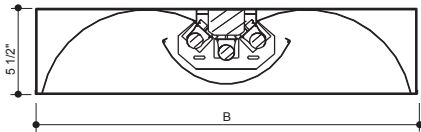

TDEW - Troffer Dish High-Efficiency Basket

Premium-Grade Recessed High-Efficiency Centre Basket T-Bar Luminaire

Product Details

Dimensions

MODEL	NOMINAL LENGTH	A	B
1x4	48"	47 3/4"	11 11/16"
2x2	24"	23 3/4"	23 3/16"
2x4	48"	47 3/4"	23 3/16"

Back View 7/8"K.O.

STATIC Cross Section

AIR SUPPLY/RETURN

Ordering

Size (Width x Length)

1x4	2L
2x2	3L
2x4	

No. of Lamps

1L
2L
3L