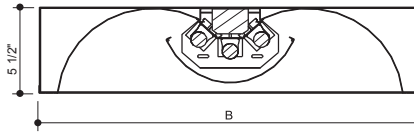

TDEW - Troffer Dish High-Efficiency Basket

Premium-Grade Recessed High-Efficiency Centre Basket T-Bar Luminaire

Product Details

Dimensions

MODEL	NOMINAL LENGTH	A	B
1x4	48"	47 3/4"	11 11/16"
2x2	24"	23 3/4"	23 3/16"
2x4	48"	47 3/4"	23 3/16"

Back View 7/8"K.O.

STATIC Cross Section

AIR SUPPLY/RETURN

Ordering

Size (Width x Length)

1x4	2L
2x2	3L
2x4	

No. of Lamps

1L
2L
3L