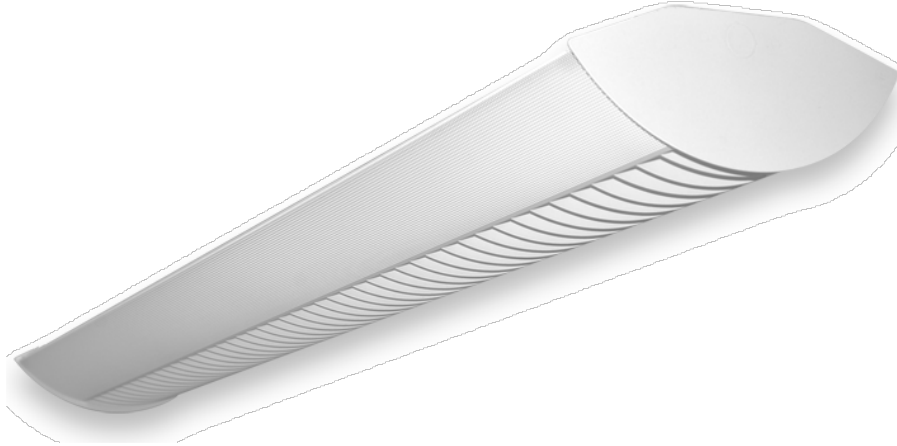

### CBA - COMMERCIAL BASKET A Surface Direct/Indirect Luminaire

#### FEATURES

Ideal for corridors and office interiors with low ceilings.

Single, basket shaped perforated metal shield with integrated crossblade baffle.

Hinges either side. Die formed steel pin hinges.

Surface, stem, or chain mountable.

Advanced high-efficiency T5 technology.

Available with 1 or 2 lamps.

#### APPLICATION FEATURES

Mid-level, designer, surface mounted, high visual comfort direct/indirect fluorescent luminaire. Comes with single basket shaped perforated metal shield with integrated metal crossblade baffle. For use in indoor applications where low glare, high quality and ease of installation are required. Uses high-efficiency fluorescent T5 technology. Available in 2, 4 and 8 foot lengths. Suitable for surface or suspended mounting.